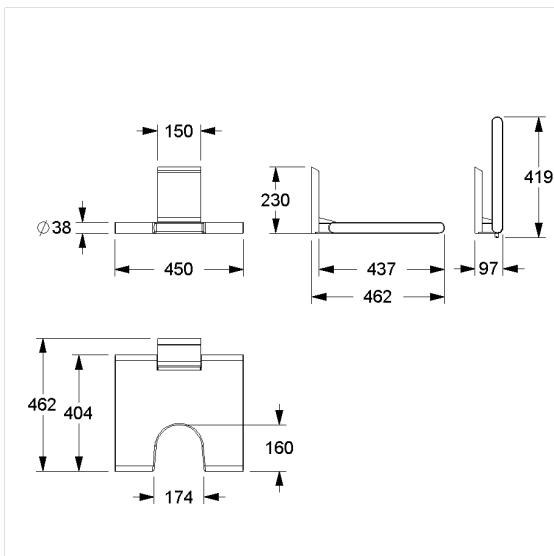

## Cavere Care Chrome

Cavere Care Chrome Lift-up shower seat vario,  
with hygiene recess

Article number: 9844456300

### Technical specifications

Product group	7000
Product	Lift-up shower seat, with hygiene recess
System	vario, with base plate
Length	462 mm
Height	230 mm
Width	450 mm
Material	aluminium, padded made of PUR integral foam
Surface	chrome finish
Colour	Cavere Chrome (300), padded colour anthracite
Loading	max. 150 kgs

### Product description

- Cavere Care as an award-winning product family with excellent design for all requirements
- Pad with non-corrosive metal core throughout,
- with adjustable brake
- locked in place in vertical position
- easy installation or removing by connecting / disconnecting to base plate
- concealed screw fixing
- In case of lightweight partition walls a backfill made of min. 20mm hardwood is needed
- Fixing set has to be determined according to conditions on site, is to be ordered separately