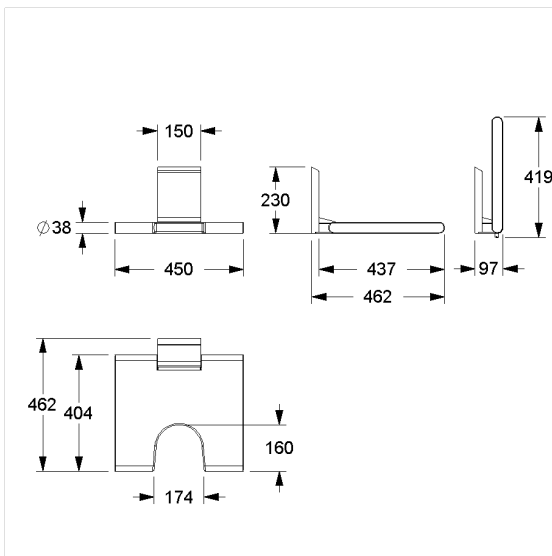

Care Solutions - Cavere Care Chrome

Cavere Care Chrome Lift-up shower seat vario,
with hygiene recess

Article number: 9844456300

Product image

Technical specifications

Product group	7000
Product	Lift-up shower seat, with hygiene recess
System	vario, with base plate
Length	462 mm
Height	230 mm
Width	450 mm
Material	aluminium, padded made of PUR integral foam
Surface	chrome finish
Colour	Cavere Chrome (300), padded, colour black
Loading	max. 150 kgs

Technical drawing

Product description

- Pad with non-corrosive metal core throughout,
- with adjustable brake
- locked in place in vertical position
- easy installation or removing by connecting / disconnecting to base plate
- concealed screw fixing
- In case of lightweight partition walls a backfill made of min. 20mm hardwood is needed
- Fixing set has to be determined according to conditions on site, is to be ordered separately