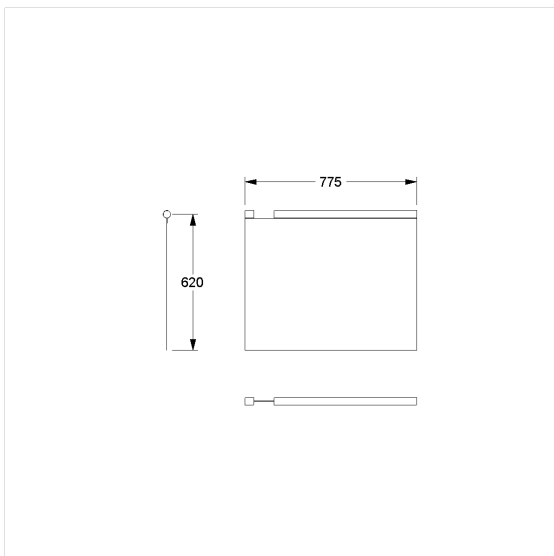

Care Shower guard rail

Article number: 0787014019

Product image

Technical specifications

Product group	1900
Product	Shower guard rail
Width	775 mm
Length	620 mm
Material	Polyester
Surface	structured
Colour	available in the shower curtains colours

Technical drawing

Product description

- antibacterial and fungicidal
- for Inox Care and Nylon Care Lift-up support rails L= 850 and 900 mm
- washable at 40°C and suitable for disinfection up to 60°C
- quick drying and water repellent
- hemmed and with a sewn in coated lead band
- with velcro fastening
- available in following shower curtain colours:
 - colour 019 - white with structure
 - colour 051 - white with oval pattern
 - colour 052 - grey with oval pattern
 - colour 054 - white with diagonal stripes
 - colour 059 - white Trevira CS
- white made of Trevira CS material (059) additionally flame retardant according to DIN 4102, building material category B1,
- colour pattern available upon request
- upon request available in different lengths