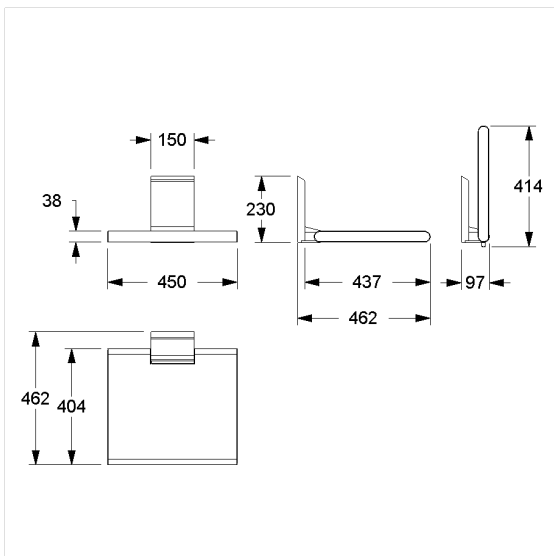

Technical drawing

Product description

- Cavere Care as an award-winning product family with excellent design for all requirements
- Pad with non-corrosive metal core throughout,
- with adjustable brake
- locked in place in vertical position
- easy installation or removing by connecting / disconnecting to base plate
- concealed screw fixing
- In case of lightweight partition walls a backfill made of min. 20mm hardwood is needed
- Fixing set has to be determined according to conditions on site, is to be ordered separately

Vario

300