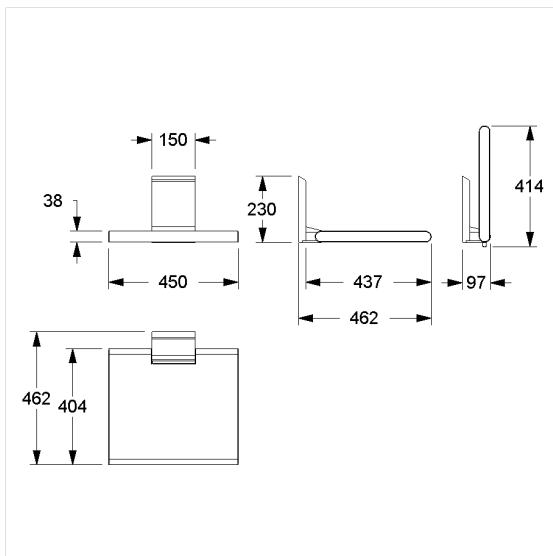

Technical drawing

Product description

- Pad with non-corrosive metal core throughout,
- with adjustable brake
- locked in place in vertical position
- easy installation or removing by connecting / disconnecting to base plate
- concealed screw fixing
- In case of lightweight partition walls a backfill made of min. 20mm hardwood is needed
- Fixing set has to be determined according to conditions on site, is to be ordered separately

Vario

300