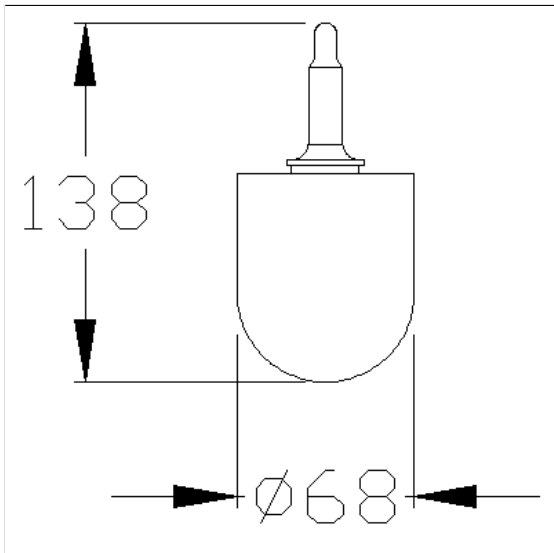

Care Solutions · Cavere Care Chrome Accessories

Cavere Care Chrome Spare toilet brush head

Article number: 9425460000

Product image

Technical specifications

Product group	7030
Product	Spare toilet brush head
Length	140 mm
Width	80 mm
Height	75 mm
Material	aluminium
Colour	Colourless (000)

Technical drawing

Product description

- Cavere Care as an award-winning product family with excellent design for all requirements
- for Cavere Care Chrome Toilet brush
- black brush head

000