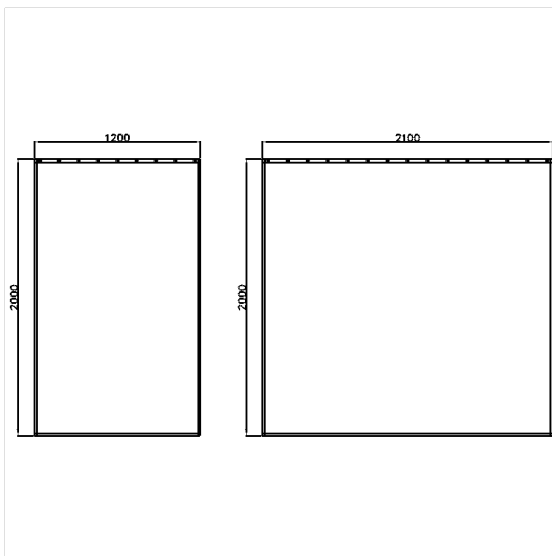

Care Solutions

Care Shower curtain,
two pieces

Article number: 0787610052

Product image

Technical specifications

Product group	1900
Product	Shower curtain, two pieces
Width	1200 mm
Width part 2	2100 mm
Length	1 m
Material	Polyester
Colour	available in the shower curtains colours

Technical drawing

Product description

- for Cavere Care Shower curtain rails
- antibacterial and fungicidal
- washable at 40°C and suitable for disinfection up to 60°C
- quick drying and water repellent
- with nickel-plated brass eyelets for curtain rings
- hemmed and with a sewn in coated lead band
- available in following shower curtain colours:
 - 019 - White with structure
 - 051 - White with oval pattern
 - 052 - Grey with oval pattern
 - 054 - White with diagonal stripes
 - 059 - White Trevira CS
- white made of Trevira CS material (059) additionally flame retardant according to DIN 4102, building material category B1,
- colour pattern available upon request
- upon request available in different lengths