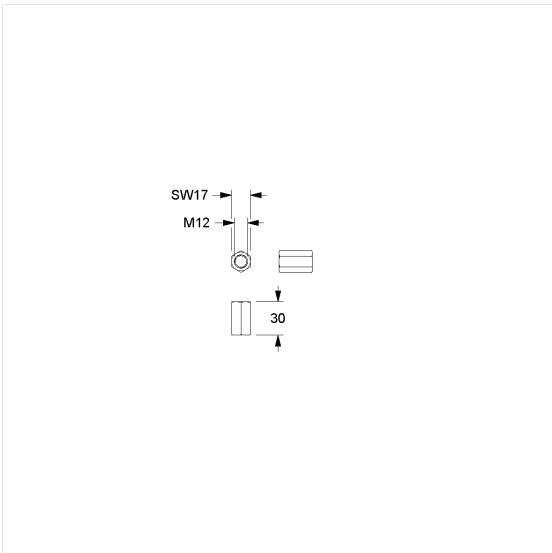

Care Connecting nut

Article number: 0289320000

Product image

Technical specifications

Product group	2600
Product	Connecting nut
Length	30 mm
Width	20 mm
Height	20 mm
Material	Steel
Colour	Colourless (000)

Technical drawing

Product description

- Design partition solutions for doors and partitions made of HPL board material
- Single part for upper belt
- Tube element consists of nylon tube, steel tube, threaded rod, connecting nut as well as spacer clips
- another threaded rod is connected with the connecting nut 0289320