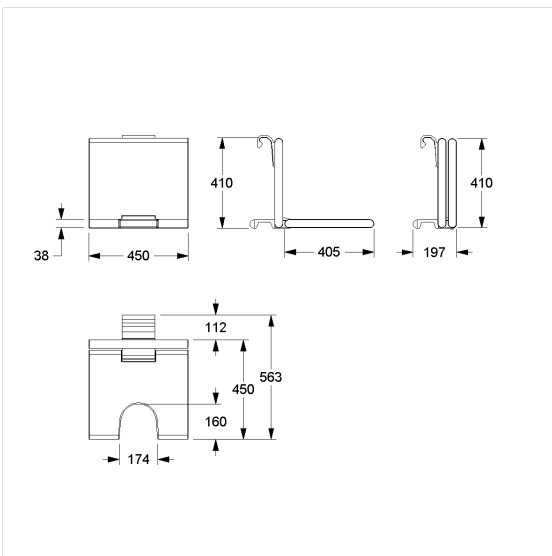

Cavere Care Chrome

Cavere Care Chrome Hanging seat,
with hygiene recess

Article number: 9847455392

Product image

Technical specifications

Product group	7000
Product	Hanging seat, with hygiene recess
Length	450 mm
Height	420 mm
Width	563 mm
Material	aluminium, padded made of PUR integral foam
Surface	chrome finish
Colour	available in colours Chrome white (392) and Chrome metallic anthracite (395), padded colour anthracite
Loading	max. 150 kgs

Technical drawing

Product description

- Cavere Care as an award-winning product family with excellent design for all requirements
- for hanging in Cavere Care Chrome Shower handrails
- Pad with non-corrosive metal core throughout,
- with adjustable brake
- locked in place in vertical position
- retrofittable with armrest 7843100