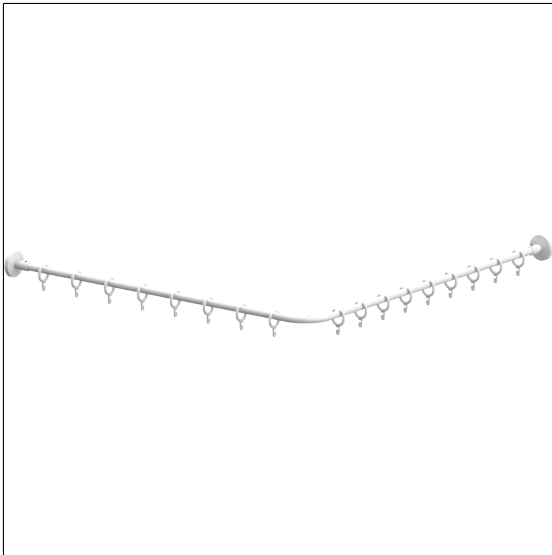

Care Solutions · Special Care PSY

Special Care PSY Shower curtain rail,
with curtain rings

Article number: 0788030019

Product image

Technical specifications

Product group	2010
Product	Shower curtain rail, with curtain rings
Form	L-shaped
Fixing type	rosettes mounting
Axle dimension a1	1000 mm
Axle dimension a2	1000 mm
Material	aluminium, curtain rings made of polyamide
Surface	scratch-resistant powder coating
Diameter	20 mm
Colour	available in Dark grey (018) and White (019)
Loading	max. 30 kgs

Technical drawing

Product description

- Special Care PSY used to reduce the risk of suicide
- release function activated before reaching the load of 30kg
- Reusable by clipping on
- can be shortened (length)
- with connection thread for ceiling support, ceiling support has to be ordered separately.
- Nylon curtain rings corresponding to colour tone of the shower curtain
- with split plastic rose Ø 70mm for concealed screw fixing
- In case of lightweight partition walls a backfill made of min. 20mm hardwood is needed
- expandable with Care shower curtains
- for the use of rose gaskets 0300901/0300910 geeignet
- CE-certified
- supplied with stainless steel Torx screw sØ 6 x 70 mm and plugs
- upon request available in different lengths