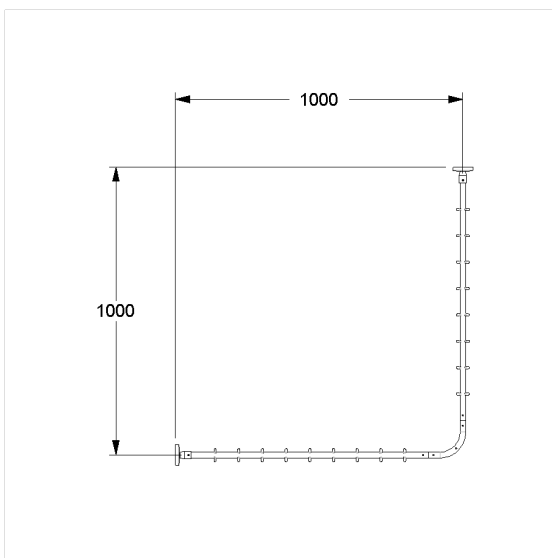

Care Solutions · Special Care PSY

Special Care PSY Shower curtain rail,
with curtain rings

Article number: 0788030019

Product image

Technical specifications

Product group	2010
Product	Shower curtain rail, with curtain rings
Form	L-shaped
Fixing type	rosettes mounting
Axle dimension a1	1000 mm
Axle dimension a2	1000 mm
Material	aluminium, curtain rings made of polyamide
Surface	scratch-resistant powder coating
Diameter	20 mm
Colour	available in Dark grey (018) and White (019)
Loading	max. 30 kgs

Technical drawing

Product description

- Special Care PSY used to reduce the risk of suicide
- release function activated before reaching the load of 30kg
- Reusable by clipping on
- can be shortened (length)
- with connection thread for ceiling support, ceiling support has to be ordered separately.
- Nylon curtain rings corresponding to colour tone of the shower curtain
- with split plastic rose Ø 70mm for concealed screw fixing
- In case of lightweight partition walls a backfill made of min. 20mm hardwood is needed
- expandable with Care shower curtains
- for the use of rose gaskets 0300901/0300910 geeignet
- CE-certified
- supplied with stainless steel Torx screw sØ 6 x 70 mm and plugs
- upon request available in different lengths