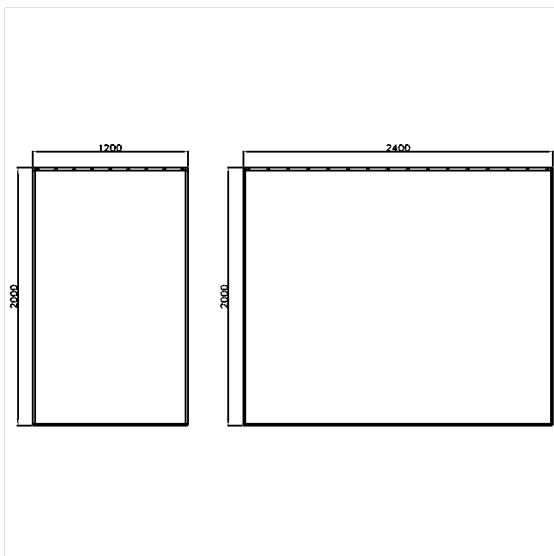

Care Solutions

Care Shower curtain,
two pieces

Article number: 0787620019

Product image

Technical specifications

Product group	1900
Product	Shower curtain, two pieces
Width	1200 mm
Width part 2	2400 mm
Length	1 mm
Material	Polyester
Surface	structured
Colour	available in the shower curtains colours

Technical drawing

Product description

- for Cavere Care Shower curtain rails
- antibacterial and fungicidal
- washable at 40°C and suitable for disinfection up to 60°C
- quick drying and water repellent
- with nickel-plated brass eyelets for curtain rings
- hemmed and with a sewn in coated lead band
- available in following shower curtain colours:
 - 019 - White with structure
 - 051 - White with oval pattern
 - 052 - Grey with oval pattern
 - 054 - White with diagonal stripes
 - 059 - White Trevira CS
- white made of Trevira CS material (059) additionally flame retardant according to DIN 4102, building material category B1,
- colour pattern available upon request
- upon request available in different lengths