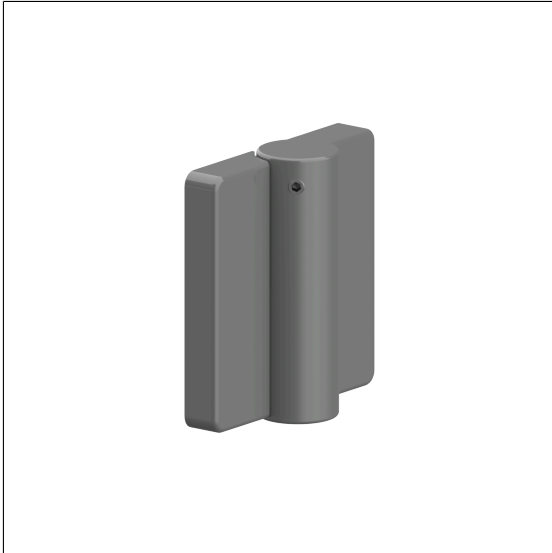

## Care Solutions · Nylon Partition solutions

Nylon Door hinge

Article number: 0341010018

### Product image

### Technical specifications

Product group	2200
Product	Door hinge
Short name	NY.TB 78
Version	DIN right
Length	75 mm
Width	25 mm
Height	80 mm
Material	polyamide
Surface	high gloss
Colour	available in nylon colours