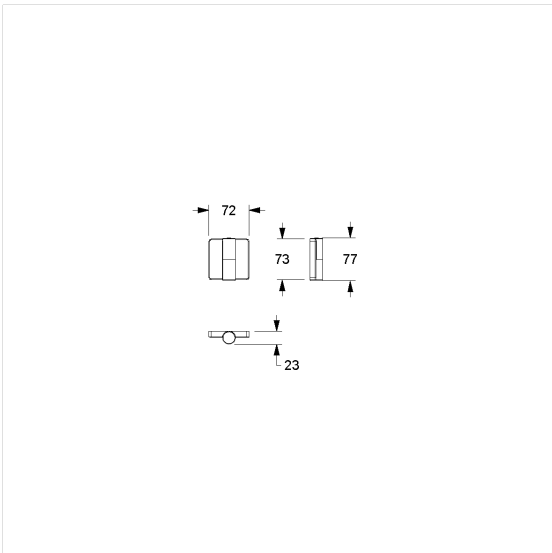

Technical drawing

Product description

- Design partition solutions for doors and partitions made of HPL board material
- steel reinforced
- concealed screw fixing
- Mounting Recommendation: 2 door hinges for door weight up to 40 kg 3 door hinges for door weight up to 60 kg
- Supplied without fixing material