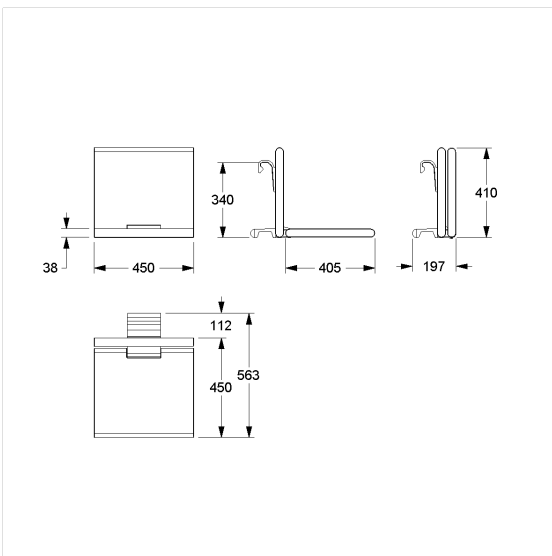

Cavere Care Chrome

Cavere Care Chrome Hanging seat

Article number: 9847451392

Product image

Technical specifications

Product group	7000
Product	Hanging seat
Length	450 mm
Height	420 mm
Width	563 mm
Material	aluminium, padded made of PUR integral foam
Surface	chrome finish
Colour	available in colours Chrome white (392) and Chrome metallic anthracite (395), padded colour anthracite
Loading	max. 150 kgs

Technical drawing

Product description

- Cavere Care as an award-winning product family with excellent design for all requirements
- for hanging in Cavere Care Chrome Shower handrails
- Pad with non-corrosive metal core throughout,
- with adjustable brake
- locked in place in vertical position
- retrofittable with armrest 7843100