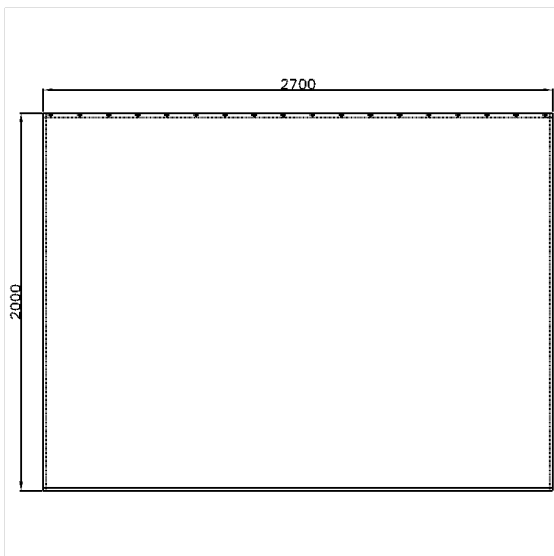

Technical drawing

Product description

- for Cavere Care Shower curtain rails
- fungicidal
- washable at 40°C and suitable for disinfection up to 60°C
- quick drying and water repellent
- with nickel-plated brass eyelets for curtain rings
- hemmed and with a sewn in coated lead band
- available in following shower curtain colours:
  - colour 019 - white with structure
  - colour 051 - white with oval pattern
  - colour 052 - grey with oval pattern
  - colour 054 - white with diagonal stripes
  - colour 059 - white Trevira CS
- white made of Trevira CS material (059) additionally flame retardant according to DIN 4102, building material category B1,
- colour pattern available upon request
- upon request available in different lengths

Antibac

019 051 052 054 059