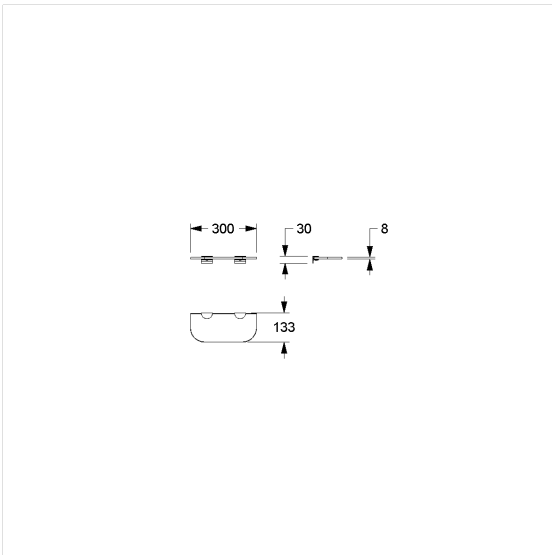

Care Solutions · Inox Care Accessories

Inox Care Glass shelf,
with rounded corners

Article number: 2290430009

Product image

Technical specifications

Product group	5600
Product	Glass shelf, with rounded corners
Length	300 mm
Width	36 mm
Height	133 mm
Material	stainless steel, material No. 1.4301 (A2, AISI 304), Glass shelf
Surface	brushed finish, Glass one-sided matt
Colour	Stainless steel (009)

Technical drawing

Product description

- Inox Care as a robust and timeless classic with bacteriostatic properties
- Surface prevents visible fingerprints
- for wall mounting
- concealed screw fixing
- supplied with fixing material