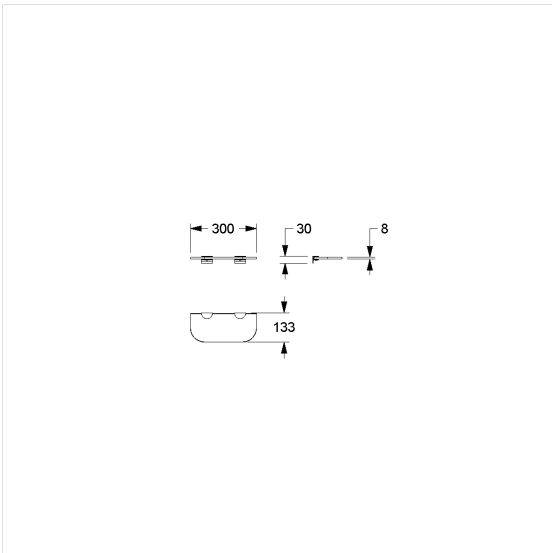

Care Solutions · Inox Care Accessories

Inox Care Glass shelf,
with rounded corners

Article number: 2290430009

Product image

Technical specifications

Product group	5600
Product	Glass shelf, with rounded corners
Length	300 mm
Width	36 mm
Height	133 mm
Material	stainless steel, material No. 1.4301 (A2, AISI 304), Glass shelf
Surface	brushed finish, Glass one-sided matt
Colour	Stainless steel (009)

Technical drawing

Product description

- Inox Care as a robust and timeless classic with bacteriostatic properties
- Surface prevents visible fingerprints
- for wall mounting
- concealed screw fixing
- supplied with fixing material