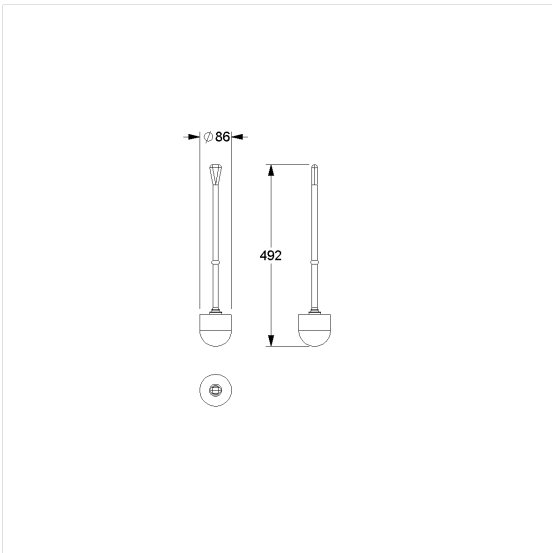

Nylon Care Spare toilet brush

Article number: 0300445019

### Technical specifications

Product group	0700
Product	Spare toilet brush
Length	86 mm
Width	86 mm
Height	492 mm
Material	polyamide
Surface	high gloss
Colour	available in nylon colours and Red (012)

### Product description

- Nylon Care - a well-trying and proven product family with a wide range of variants, three product series suiting many different requirements
- for Nylon Care Toilet brush set 0300444 / 4300444
- for Nylon Care Toilet brush set 0925400 / 4925400
- with removable black brush head  $\varnothing$  86 mm