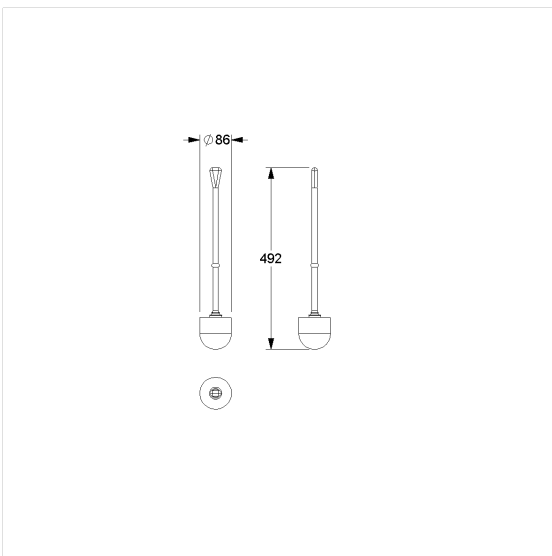

Nylon Care Spare toilet brush

Article number: 0300445019

### Technical specifications

Product group	0700
Product	Spare toilet brush
Length	486 mm
Width	85 mm
Height	85 mm
Material	polyamide
Surface	high gloss
Colour	available in nylon colours and Red (012)

### Product description

- Nylon Care - a well-trying and proven product family with a wide range of variants, three product series suiting many different requirements
- with removable black brush head  $\varnothing$  86 mm
- for Nylon Care Toilet brush set 0300444 / 4300444
- for Nylon Care Toilet brush set 0925400 / 4925400