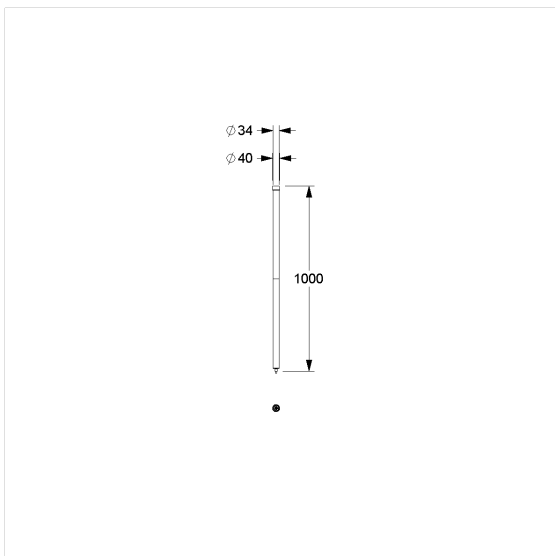

Verso Care Ceiling support

Article number: 3501841018

Product image

Technical specifications

Product group	3800
Product	Ceiling support
Length	1000 mm
Material	polyamide
Surface	high gloss
Diameter	34 mm
Colour	available in nylon colours

Technical drawing

Product description

- Nylon Care - a well-tried and proven product family with a wide range of variants, three product series suiting many different requirements
- for Verso Care shower curtain rails
- can be shortened (length)
- for fixing on connection thread of the shower curtain rail
- ceiling support with axial fixing screw
- In case of lightweight partition walls a backfill made of min. 20mm hardwood is needed
- supplied with stainless steel Torx screw $s\varnothing 6 \times 70$ mm and plugs