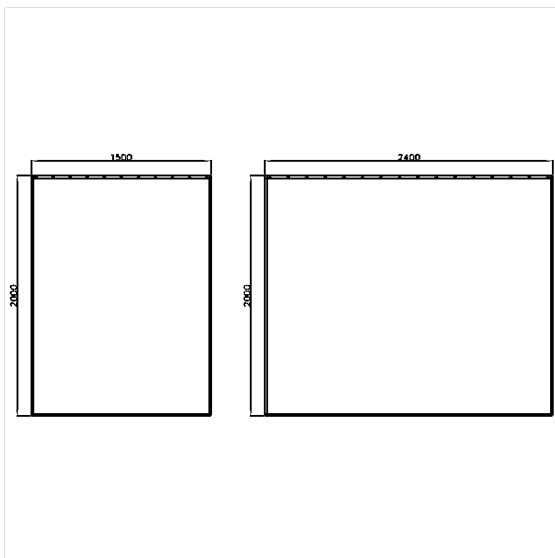

Care Shower curtain,
two pieces

Article number: 0787630059

Product image

Technical specifications

Product group	1900
Product	Shower curtain, two pieces
Width	1500 mm
Width part 2	2400 mm
Length	1 mm
Material	fabric
Colour	available in the shower curtains colours

Technical drawing

Product description

- for Cavere Care Shower curtain rails
- fungicidal
- washable at 40°C and suitable for disinfection up to 60°C
- quick drying and water repellent
- with nickel-plated brass eyelets for curtain rings
- hemmed and with a sewn in coated lead band
- available in following shower curtain colours:
 - colour 019 - white with structure
 - colour 051 - white with oval pattern
 - colour 052 - grey with oval pattern
 - colour 054 - white with diagonal stripes
 - colour 059 - white Trevira CS
- white made of Trevira CS material (059) additionally flame retardant according to DIN 4102, building material category B1,
- colour pattern available upon request
- upon request available in different lengths