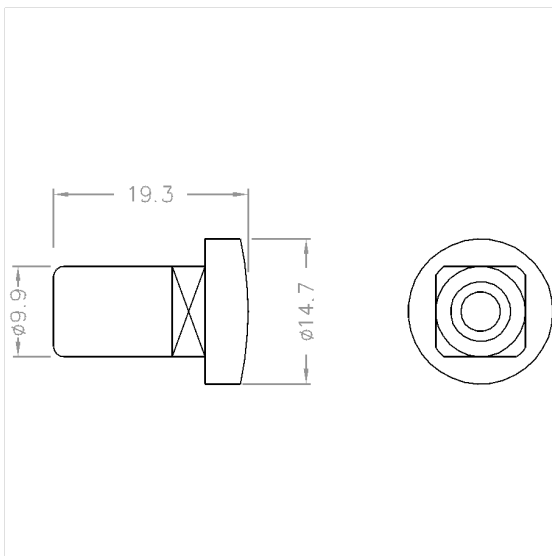

Care Solutions · Nylon Partition solutions

Nylon Socket screws,
with cap

Article number: 0289101018

Product image

Technical specifications

Product group	2600
Product	Socket screws, with cap
Length	20 mm
Width	15 mm
Height	15 mm
Material	polyamide
Surface	high gloss
Colour	available in nylon colours

Technical drawing

Product description

- Design partition solutions for doors and partitions made of HPL board material
- for adjustable foot, tube and tubular panel holder