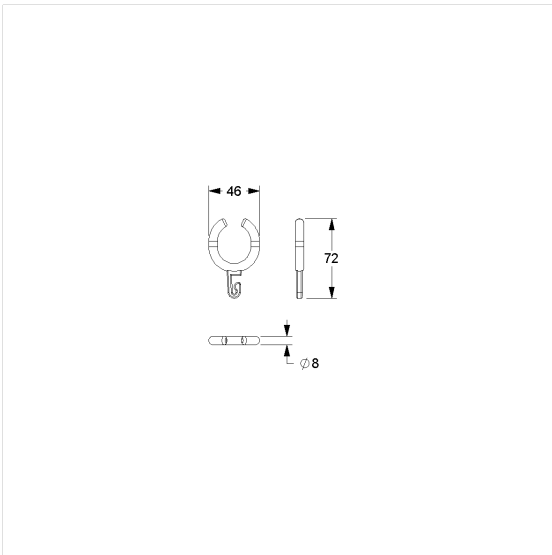

Care Solutions

Care Curtain ring

Article number: 0361330018

Product image

Technical specifications

Product group	1500
Product	Curtain ring
Length	70 mm
Width	46 mm
Height	8 mm
Diameter	8 mm
Material	polyamide
Surface	high gloss
Colour	available in colours Black (016), Dark grey (018), White (019) and Manhattan (067)

Technical drawing

Product description

- for Shower curtain rails with \varnothing 20 mm
- suitable for Care shower curtains