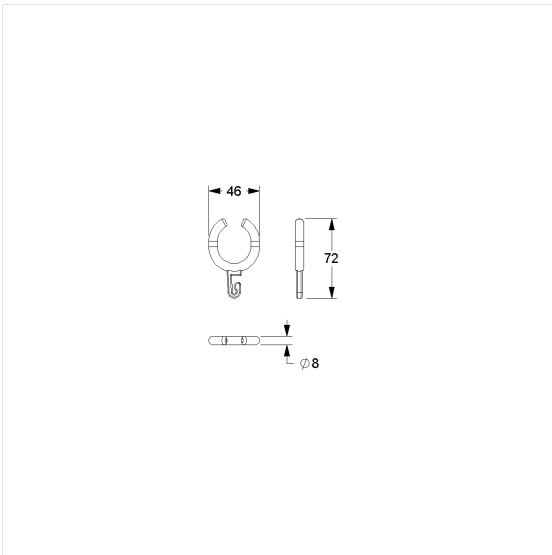

## Care Solutions

Care Curtain ring

Article number: 0361330018

### Technical specifications

Product group	1500
Product	Curtain ring
Length	70 mm
Width	46 mm
Height	8 mm
Diameter	8 mm
Material	polyamide
Surface	high gloss
Colour	available in colours Black (016), Dark grey (018), White (019) and Manhattan (067)

### Product description

- for Shower curtain rails with  $\varnothing$  20 mm
- suitable for Care shower curtains