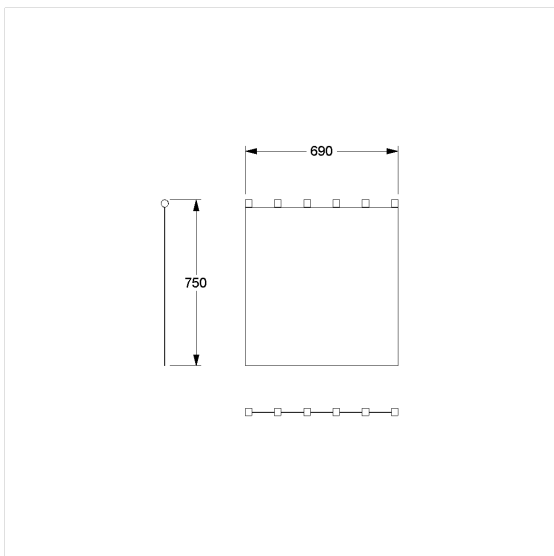

## Care Solutions

Care Shower guard rail

Article number: 0300975054

### Technical specifications

Product group	1900
Product	Shower guard rail
Width	690 mm
Length	750 mm
Material	Polyester
Colour	available in the shower curtains colours

### Product description

- antibacterial and fungicidal
- for Nylon Care 300 shower guard rail
- washable at 40°C and suitable for disinfection up to 60°C
- quick drying and water repellent
- hemmed and with a sewn in coated lead band
- with velcro fastening
- available in following shower curtain colours:
  - 019 - White with structure
  - 051 - White with oval pattern
  - 052 - Grey with oval pattern
  - 054 - White with diagonal stripes
  - 059 - White Trevira CS
- white made of Trevira CS material (059) additionally flame retardant according to DIN 4102, building material category B1,
- colour pattern available upon request
- upon request available in different lengths