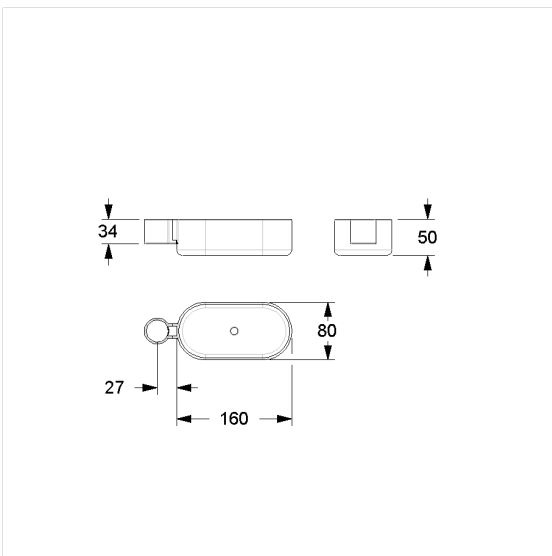

Technical drawing

Product description

- Cavere Care as an award-winning product family with excellent design for all requirements
- for Cavere Care Shower head rail
- storage space with drain hole

Antibac