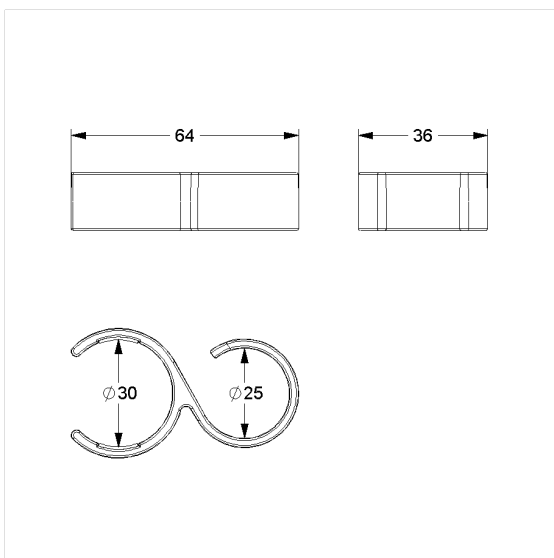

## Care Solutions · Nylon Care Accessories

Nylon Care Hook / Shower hose guide,  
retrofittable

Article number: 0925391016

### Technical specifications

Product group	1500
Product	Hook / Shower hose guide, retrofittable
Length	65 mm
Width	35 mm
Height	15 mm
Material	polyamide
Surface	high gloss
Colour	available in nylon colours

### Product description

- Nylon Care - a well-tries and proven product family with a wide range of variants, three product series suiting many different requirements
- for clipping on Nylon Care Shower handrails and shower rails
- serves as a hook on shower handrails or for guiding the shower hose on the shower head rail
- with rubber inserts for slip resistance