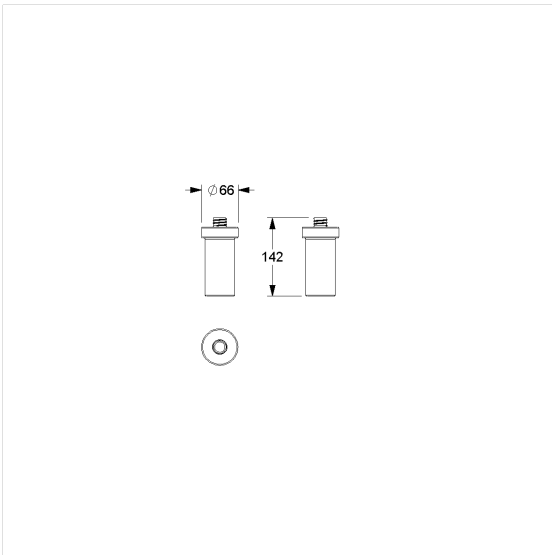

Care Solutions · Inox Care Accessories

Inox Care Spare bottle

Article number: 2290011000

Product image

Technical specifications

Product group	5600
Product	Spare bottle
Length	143 mm
Width	68 mm
Height	68 mm
Material	glass
Surface	satined
Colour	Colourless (000)

Technical drawing

Product description

- Inox Care as a robust and timeless classic with bacteriostatic properties
- for Inox Care Soap dispenser

000