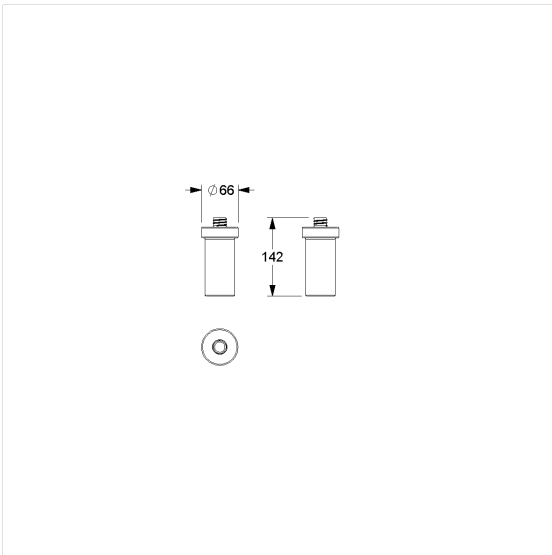

Technical drawing

Product description

- Inox Care as a robust and timeless classic with bacteriostatic properties
- for Inox Care Soap dispenser

000