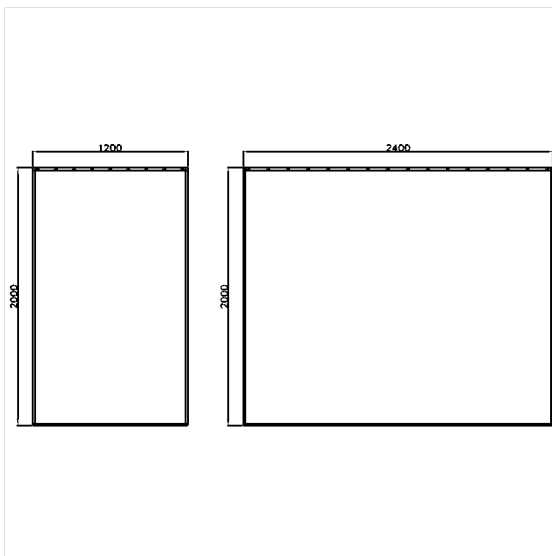

Care Solutions

Care Shower curtain,
two pieces

Article number: 0787620051

Product image

Technical specifications

Product group	1900
Product	Shower curtain, two pieces
Width	1200 mm
Width part 2	2400 mm
Length	1 mm
Material	Polyester
Colour	available in the shower curtains colours

Technical drawing

Product description

- for Cavere Care Shower curtain rails
- antibacterial and fungicidal
- washable at 40°C and suitable for disinfection up to 60°C
- quick drying and water repellent
- with nickel-plated brass eyelets for curtain rings
- hemmed and with a sewn in coated lead band
- available in following shower curtain colours:
 - 019 - White with structure
 - 051 - White with oval pattern
 - 052 - Grey with oval pattern
 - 054 - White with diagonal stripes
 - 059 - White Trevira CS
- white made of Trevira CS material (059) additionally flame retardant according to DIN 4102, building material category B1,
- colour pattern available upon request
- upon request available in different lengths