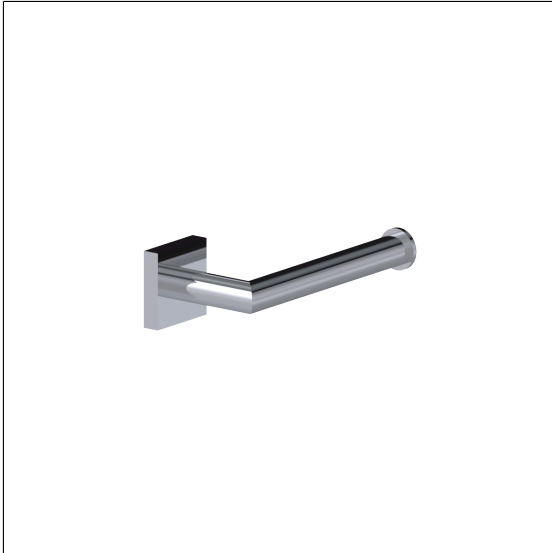

Care Solutions · Cavere Care Chrome Accessories

Cavere Care Chrome Toilet roll holder

Article number: 9420110300

Product image

Technical specifications

Product group	7030
Product	Toilet roll holder
Length	156 mm
Width	85 mm
Height	45 mm
Material	brass
Surface	chrome finish
Colour	Cavere Chrome (300)

Technical drawing

Product description

- Cavere Care as an award-winning product family with excellent design for all requirements
- for take on commercially available paper rolls
- for wall mounting
- concealed screw fixing
- supplied with fixing material