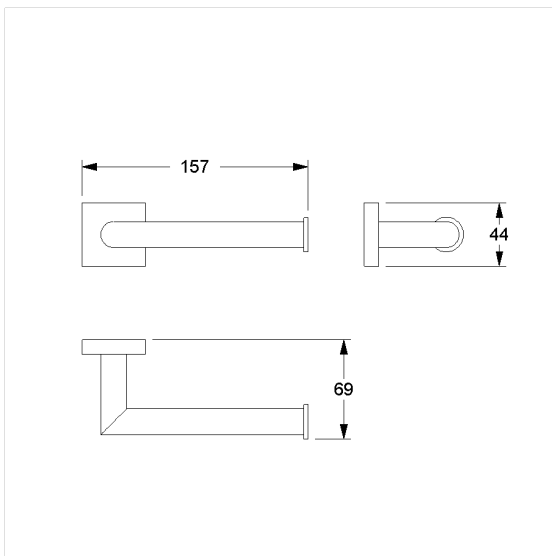

Care Solutions · Cavere Care Chrome Accessories

Cavere Care Chrome Toilet roll holder

Article number: 9420110300

Product image

Technical specifications

Product group	7030
Product	Toilet roll holder
Length	156 mm
Width	85 mm
Height	45 mm
Material	brass
Surface	chrome finish
Colour	Cavere Chrome (300)

Technical drawing

Product description

- Cavere Care as an award-winning product family with excellent design for all requirements
- for take on commercially available paper rolls
- for wall mounting
- concealed screw fixing
- supplied with fixing material