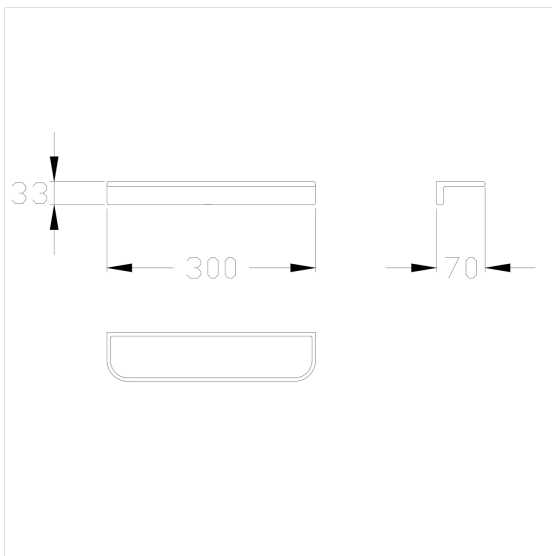

Care Solutions · Nylon Care Accessories

Nylon Care Shelf

Article number: 0146010019

Product image

Technical specifications

Product group	1500
Product	Shelf
Length	300 mm
Width	70 mm
Height	33 mm
Material	polyamide
Surface	high gloss
Colour	available in nylon colours

Technical drawing

Product description

- Nylon Care - a well-trying and proven product family with a wide range of variants, three product series suiting many different requirements
- Removable for cleaning
- for wall mounting
- concealed screw fixing
- supplied with fixing material