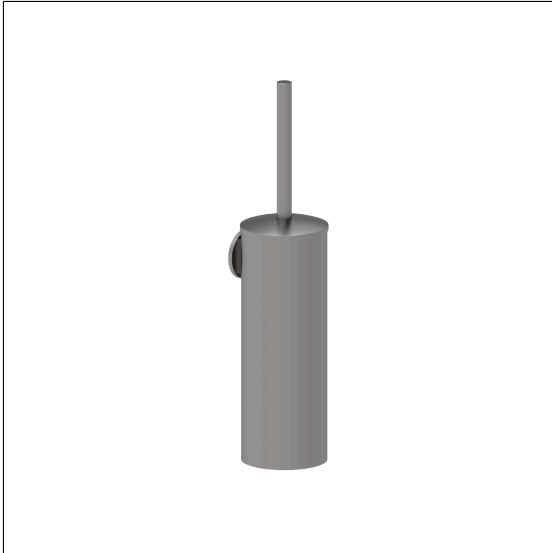

Care Solutions · Inox Care Accessories

Inox Care Toilet brush set

Article number: 2290180009

Product image

Technical specifications

Product group	5600
Product	Toilet brush set
Length	88 mm
Width	400 mm
Height	88 mm
Material	stainless steel, material No. 1.4401 (A4, AISI 316)
Surface	brushed finish
Colour	Stainless steel (009)

Technical drawing

Product description

- Inox Care as a robust and timeless classic with bacteriostatic properties
- centered brush position
- toilet brush holder removable for cleaning
- with removable black brush head \varnothing 76 mm
- for wall mounting
- concealed screw fixing
- supplied with fixing material