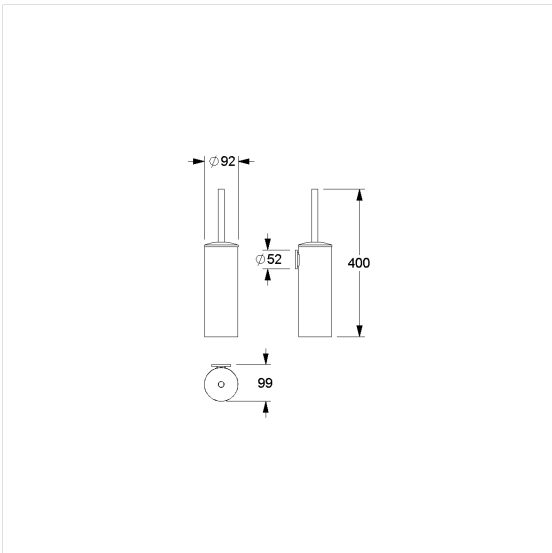

Care Solutions · Inox Care Accessories

Inox Care Toilet brush set

Article number: 2290180009

Product image

Technical specifications

Product group	5600
Product	Toilet brush set
Length	88 mm
Width	400 mm
Height	88 mm
Material	stainless steel, material No. 1.4401 (A4, AISI 316)
Surface	brushed finish
Colour	Stainless steel (009)

Technical drawing

Product description

- Inox Care as a robust and timeless classic with bacteriostatic properties
- centered brush position
- toilet brush holder removable for cleaning
- with removable black brush head \varnothing 76 mm
- for wall mounting
- concealed screw fixing
- supplied with fixing material