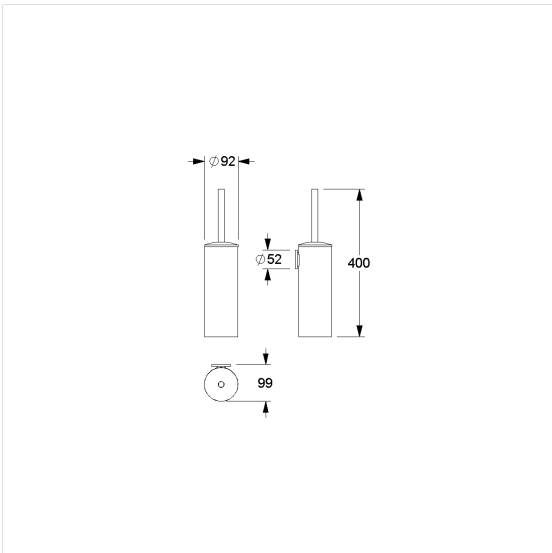

Care Solutions · Inox Care Accessories

Inox Care Toilet brush set

Article number: 2290180009

Product image

Technical specifications

| | |
|---------------|---|
| Product group | 5600 |
| Product | Toilet brush set |
| Length | 88 mm |
| Width | 400 mm |
| Height | 88 mm |
| Material | stainless steel, material No. 1.4401 (A4, AISI 316) |
| Surface | brushed finish |
| Colour | Stainless steel (009) |

Technical drawing

Product description

- Inox Care as a robust and timeless classic with bacteriostatic properties
- centered brush position
- toilet brush holder removable for cleaning
- with removable black brush head \varnothing 76 mm
- for wall mounting
- concealed screw fixing
- supplied with fixing material