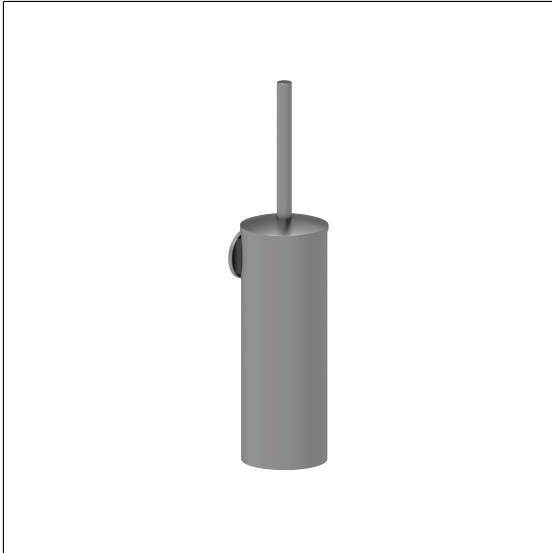

Care Solutions · Inox Care Accessories

Inox Care Toilet brush set

Article number: 2290180009

Product image

Technical specifications

| | |
|---------------|---|
| Product group | 5600 |
| Product | Toilet brush set |
| Length | 88 mm |
| Width | 400 mm |
| Height | 88 mm |
| Material | stainless steel, material No. 1.4401 (A4, AISI 316) |
| Surface | brushed finish |
| Colour | Stainless steel (009) |

Technical drawing

Product description

- Inox Care as a robust and timeless classic with bacteriostatic properties
- centered brush position
- toilet brush holder removable for cleaning
- with removable black brush head \varnothing 76 mm
- for wall mounting
- concealed screw fixing
- supplied with fixing material