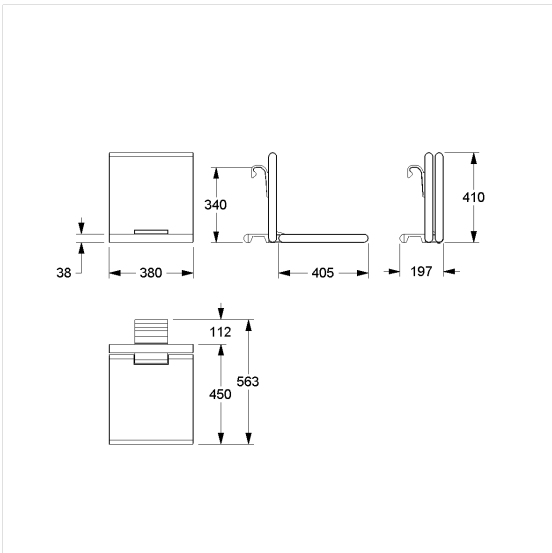

Cavere Care Chrome

Cavere Care Chrome Hanging seat

Article number: 9847381392

Product image

Technical specifications

Product group	7000
Product	Hanging seat
Length	380 mm
Height	406 mm
Width	563 mm
Material	aluminium, padded made of PUR integral foam
Surface	chrome finish
Colour	available in colours Chrome white (392) and Chrome metallic anthracite (395), padded colour anthracite
Loading	max. 150 kgs

Technical drawing

Product description

- Cavere Care as an award-winning product family with excellent design for all requirements
- for hanging in Cavere Care Chrome Shower handrails
- Pad with non-corrosive metal core throughout,
- with adjustable brake
- locked in place in vertical position
- retrofittable with armrest 7843100