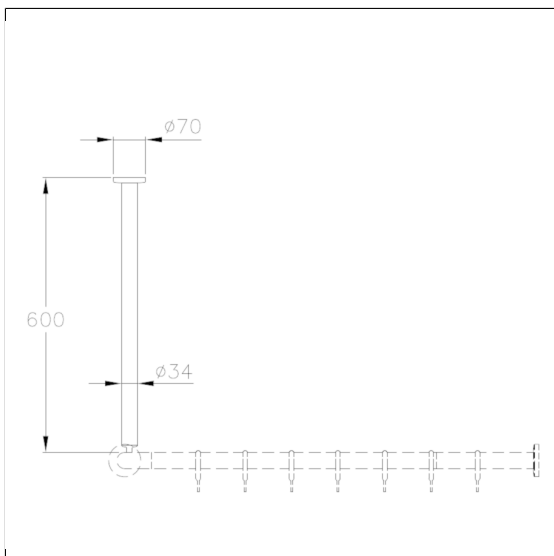

Nylon Care 300 Ceiling support

Article number: 0300342018

### Product image

### Technical specifications

Product group	0700
Product	Ceiling support
Length	600 mm
Material	polyamide
Surface	high gloss
Diameter	34 mm
Colour	available in nylon colours

### Product description

- Nylon Care - a well-trying and proven product family with a wide range of variants, three product series suiting many different requirements
- for Nylon Care 300 Shower curtain rails
- can be shortened (length)
- for fixing on connection thread of the shower curtain rail
- with plastic rose  $\varnothing$  70mm for concealed screw fixing and glass fiber reinforced plastic base
- In case of lightweight partition walls a backfill made of min. 20mm hardwood is needed
- expandable with ceiling support for suspended ceiling 0300348 / 0300349
- supplied with stainless steel Torx screw s $\varnothing$  6 x 70 mm and plugs