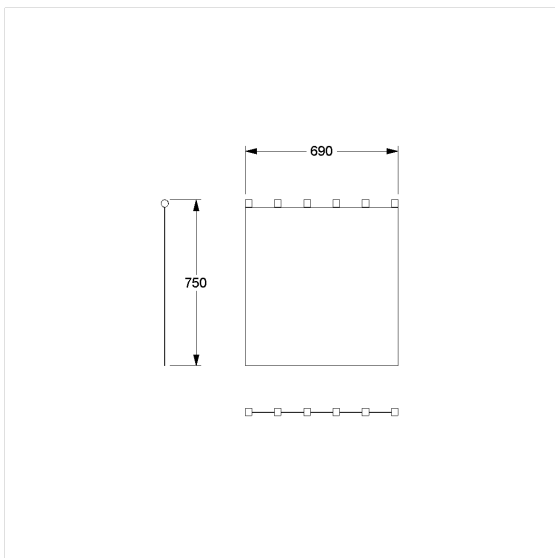

Care Shower guard rail

Article number: 0300975059

Product image

Technical specifications

Product group	1900
Product	Shower guard rail
Width	690 mm
Length	750 mm
Material	fabric
Colour	available in the shower curtains colours

Technical drawing

Product description

- fungicidal
- for Nylon Care 300 shower guard rail
- washable at 40°C and suitable for disinfection up to 60°C
- quick drying and water repellent
- hemmed and with a sewn in coated lead band
- with velcro fastening
- available in following shower curtain colours:
 - 019 - White with structure
 - 051 - White with oval pattern
 - 052 - Grey with oval pattern
 - 054 - White with diagonal stripes
 - 059 - White Trevira CS
- white made of Trevira CS material (059) additionally flame retardant according to DIN 4102, building material category B1,
- colour pattern available upon request
- upon request available in different lengths