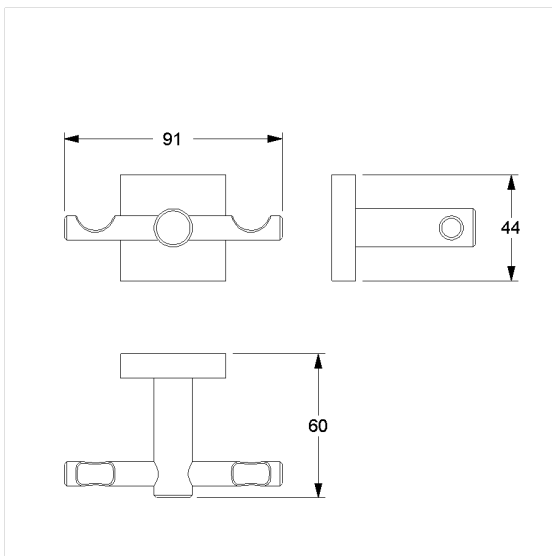

Care Solutions · Cavere Care Chrome Accessories

Cavere Care Chrome Hook

Article number: 9400130300

Product image

Technical specifications

Product group	7030
Product	Hook
Length	60 mm
Width	90 mm
Height	45 mm
Material	brass
Surface	chrome finish
Colour	Cavere Chrome (300)

Technical drawing

Product description

- Cavere Care as an award-winning product family with excellent design for all requirements
- for hanging utensils
- for wall mounting
- concealed screw fixing
- supplied with fixing material