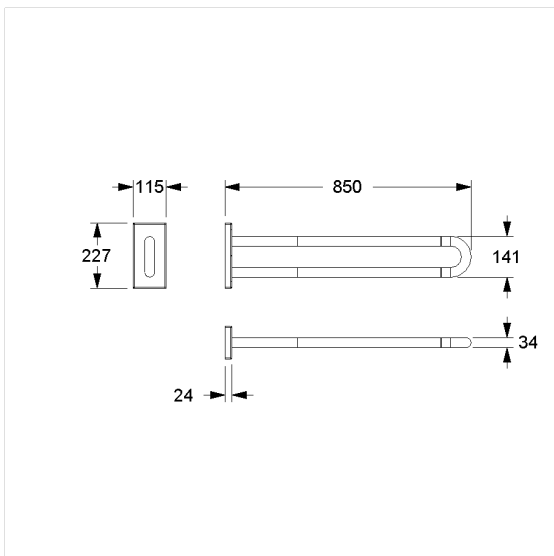

Technical drawing

Product description

- Nylon Care - a well-trying and proven product family with a wide range of variants, three product series suiting many different requirements
- with non-corrosive steel core throughout
- easy installation or removing by connecting / disconnecting to base plate
- concealed screw fixing
- retrofitting with Toilet roll holder, optional with antibacterial protection 4300665
- CE-certified
- meets the requirements of German standard DIN 18040 and Austrian standard ÖNORM B 1600
- Fixing set has to be determined according to conditions on site, is to be ordered separately

Vario