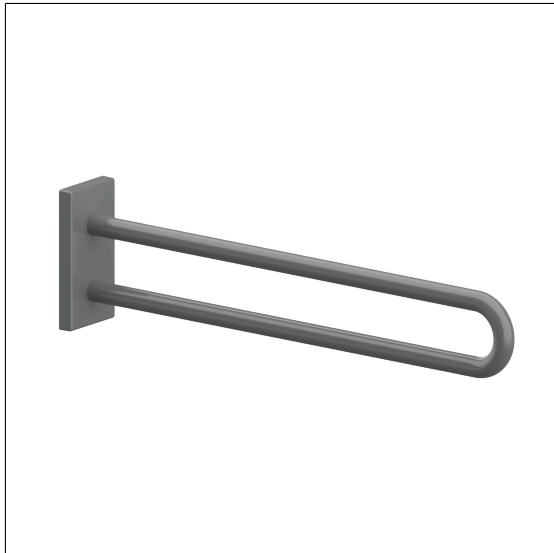

Nylon Care Wall support rail vario

Article number: 3501450018

### Product image

### Technical specifications

Product group	3800
Product	Wall support rail
Length	850 mm
Diameter	34 mm
Material	polyamide
Surface	high gloss
Colour	available in nylon colours
Version	left and right
Loading	max. 100 kgs

### Product description

- Nylon Care - a well-trying and proven product family with a wide range of variants, three product series suiting many different requirements
- with non-corrosive steel core throughout
- easy installation or removing by connecting / disconnecting to base plate
- concealed screw fixing
- retrofitting with Toilet roll holder, optional with antibacterial protection 4300665
- CE-certified
- meets the requirements of German standard DIN 18040 and Austrian standard ÖNORM B 1600
- Fixing set has to be determined according to conditions on site, is to be ordered separately