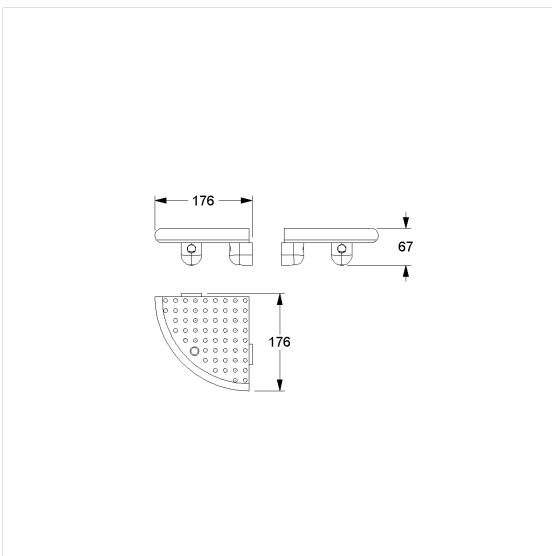

Care Solutions · Nylon Care Accessories

Nylon Care Shower box,
over corner

Article number: 0925330020

Product image

Technical specifications

Product group	0200
Product	Shower box, over corner
Length	175 mm
Width	175 mm
Height	63 mm
Material	polyamide
Surface	high gloss
Colour	available in nylon colours

Technical drawing

Product description

- Nylon Care - a well-ried and proven product family with a wide range of variants, three product series suiting many different requirements
- storage space with waterdrain at the rear and additional drain hole
- Removable for cleaning
- storage space with waterdrain at the rear and additional drain hole
- for wall mounting
- supplied with fixing material