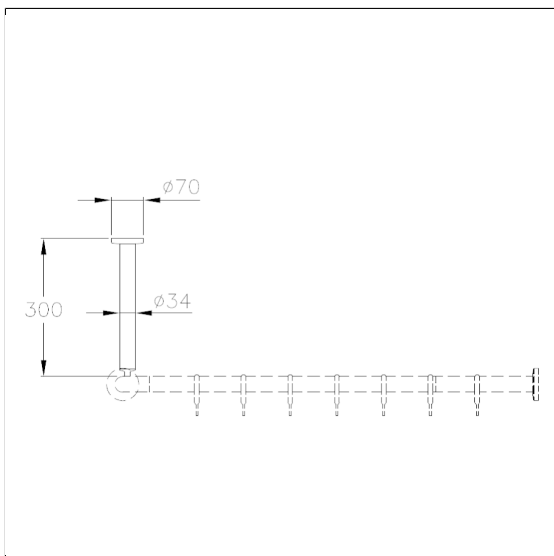

Nylon Care 300 Ceiling support

Article number: 0300343018

### Technical specifications

Product group	0700
Product	Ceiling support
Length	300 mm
Material	polyamide
Surface	high gloss
Diameter	34 mm
Colour	available in nylon colours

### Product description

- Nylon Care - a well-trying and proven product family with a wide range of variants, three product series suiting many different requirements
- for Nylon Care 300 Shower curtain rails
- can be shortened (length)
- for fixing on connection thread of the shower curtain rail
- with plastic rose  $\varnothing$  70mm for concealed screw fixing and glass fiber reinforced plastic base
- In case of lightweight partition walls a backfill made of min. 20mm hardwood is needed
- expandable with ceiling support for suspended ceiling 0300348 / 0300349
- supplied with stainless steel Torx screw s $\varnothing$  6 x 70 mm and plugs