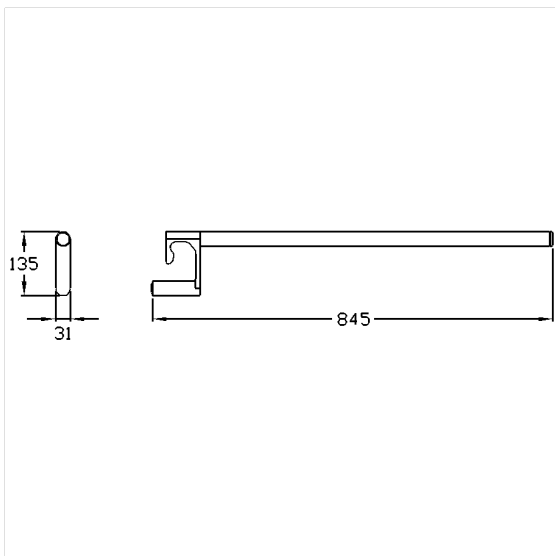

Care Solutions · Cavere Care

Cavere Care Shower guard rail,
for hanging in

Article number: 7500581095

Product image

Technical specifications

Product group	7000
Product	Shower guard rail, for hanging in
Length	845 mm
Material	aluminium
Surface	scratch-resistant powder coating with antibacterial protection (except 091 Carbon black)
Colour	available in Cavere colours

Technical drawing

Product description

- Cavere Care as an award-winning product family with excellent design for all requirements
- for Cavere Care Shower handrails
- not suitable as a support rail

Antibac