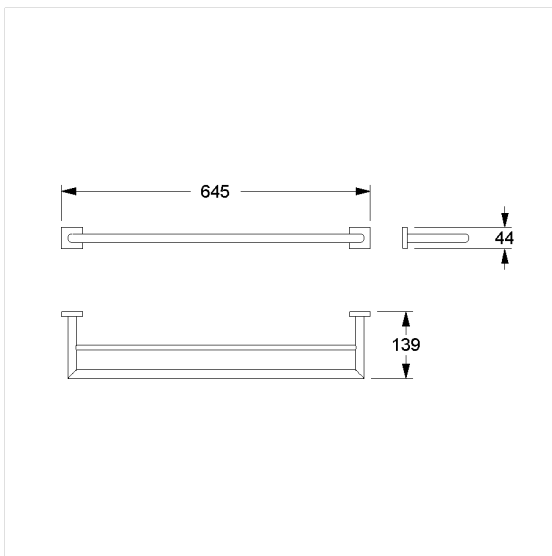

Care Solutions · Cavere Care Chrome Accessories

Cavere Care Chrome Towel holder

Article number: 9400312300

Product image

Technical specifications

Product group	7030
Product	Towel holder
Length	645 mm
Width	130 mm
Height	45 mm
Material	brass
Surface	chrome finish
Colour	Cavere Chrome (300)

Technical drawing

Product description

- Cavere Care as an award-winning product family with excellent design for all requirements
- towel holder with two bars
- for hanging towels
- for wall mounting
- concealed screw fixing
- supplied with fixing material