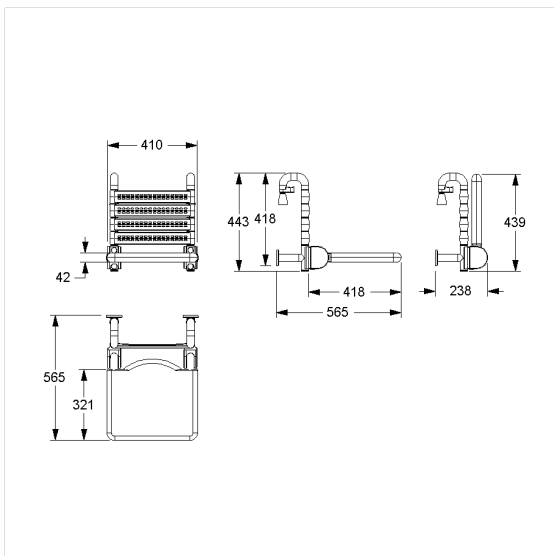

Care Solutions · Nylon Care 400

Nylon Care 400 Hanging seat,
with rosettes

Article number: 0844730018

Product image

Technical specifications

Product group	2000
Product	Hanging seat, with rosettes
Length	410 mm
Height	440 mm
Width	565 mm
Material	polyamide
Surface	high gloss
Colour	available in nylon colours, padded, colour black
Loading	max. 175 kgs

Technical drawing

Product description

- Nylon Care - a well-ried and proven product family with a wide range of variants, three product series suiting many different requirements
- for hanging in Cavere Care Shower handrails
- for hanging in Inox Care and Nylon Care Shower handrails
- Pad with non-corrosive metal core throughout,
- with adjustable brake
- locked in place in vertical position
- with non-corrosive steel core throughout
- steel reinforced hinges
- with adjustable brake
- locked in place in vertical position
- for top edge of shower handrail 850mm the seat height corresponds 460 mm (DIN18040 und ÖNORM B1600)
- retrofittable with armrest 7843100