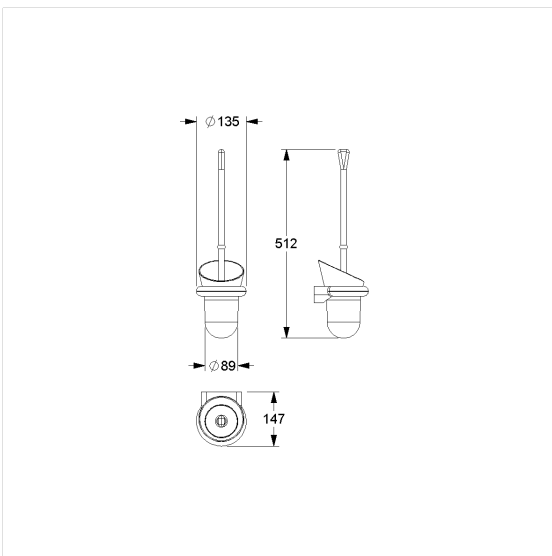

Nylon Care Toilet brush set

Article number: 0300444067

Product image

Technical specifications

Product group	0700
Product	Toilet brush set
Length	148 mm
Width	135 mm
Height	512 mm
Material	polyamide
Surface	high gloss
Colour	available in nylon colours and Red-White (912)

Technical drawing

Product description

- Nylon Care - a well-trying and proven product family with a wide range of variants, three product series suiting many different requirements
- centered brush position
- toilet brush holder removable for cleaning
- with removable black brush head \varnothing 86 mm
- for wall mounting
- concealed screw fixing
- supplied with fixing material