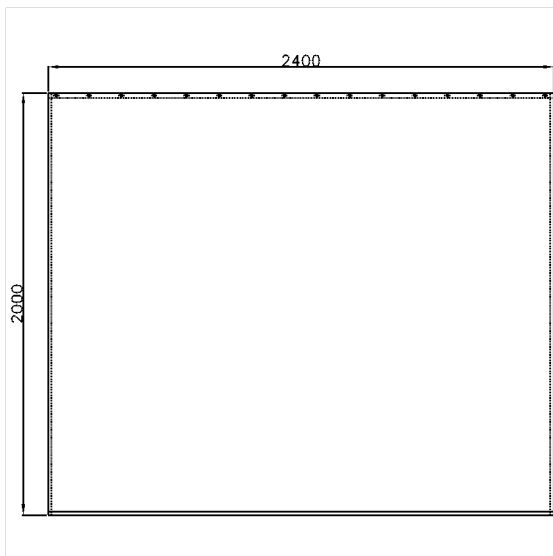

Care Solutions

Care Shower curtain

Article number: 0787350052

Product image

Technical specifications

Product group	1900
Product	Shower curtain
Width	2400 mm
Length	1 mm
Material	Polyester
Colour	available in the shower curtains colours

Technical drawing

Product description

- for Cavere Care Shower curtain rails
- antibacterial and fungicidal
- washable at 40°C and suitable for disinfection up to 60°C
- quick drying and water repellent
- with nickel-plated brass eyelets for curtain rings
- hemmed and with a sewn in coated lead band
- available in following shower curtain colours:
 - 019 - White with structure
 - 051 - White with oval pattern
 - 052 - Grey with oval pattern
 - 054 - White with diagonal stripes
 - 059 - White Trevira CS
- white made of Trevira CS material (059) additionally flame retardant according to DIN 4102, building material category B1,
- colour pattern available upon request
- upon request available in different lengths