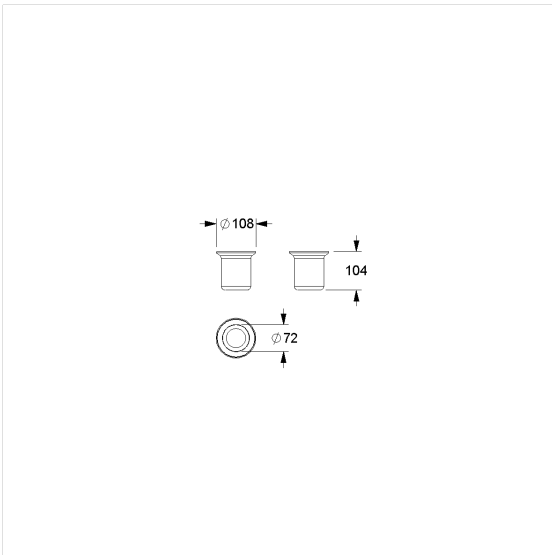

Care Solutions · Inox Care Accessories

Inox Care Spare toilet brush pot

Article number: 2290188000

Product image

Technical specifications

Product group	5600
Product	Spare toilet brush pot
Length	110 mm
Width	115 mm
Height	115 mm
Material	glass
Surface	satined
Colour	Colourless (000)

Technical drawing

Product description

- Inox Care as a robust and timeless classic with bacteriostatic properties
- for Inox Care Toilet brush set 2290185

000