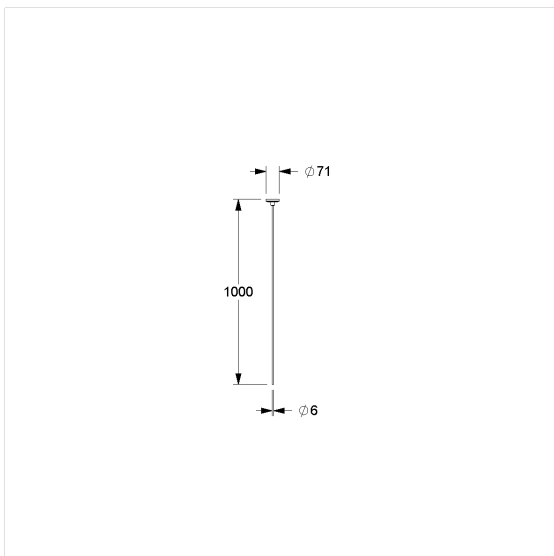

Care Solutions · Special Care PSY

Special Care PSY Ceiling support

Article number: 0788002018

Product image

Technical specifications

Product group	2010
Product	Ceiling support
Length	1000 mm
Material	aluminium
Surface	scratch-resistant powder coating
Diameter	6 mm
Colour	available in Dark grey (018) and White (019)
Loading	max. 30 kgs

Technical drawing

Product description

- Special Care PSY used to reduce the risk of suicide
- release function activated before reaching the load of 25kg
- Reusable by clipping on
- for Special Care PSY shower curtain rails made of aluminium
- can be shortened (length)
- for fixing on connection thread of the shower curtain rail
- with plastic rose $\varnothing 70$ mm for concealed screw fixing
- In case of lightweight partition walls a backfill made of min. 20mm hardwood is needed
- supplied with stainless steel Torx screw $s\varnothing 6 \times 70$ mm and plugs