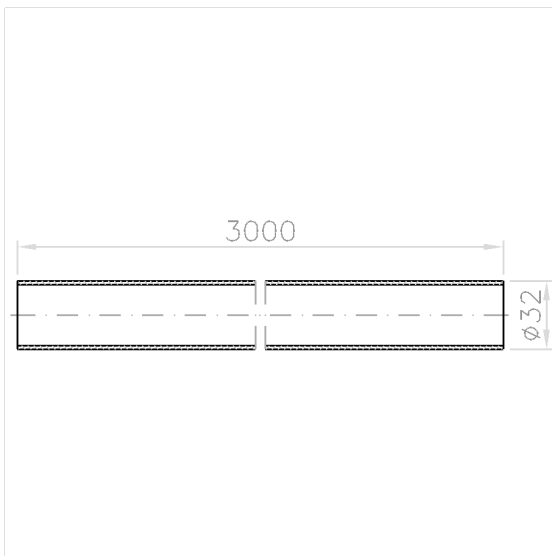

## Care Solutions · Inox Partition solutions

Inox Tube

Article number: 2290750009

### Technical specifications

Product group	6600
Product	Tube
Short name	NT.RO
Length	3000 mm
Width	32 mm
Height	32 mm
Diameter	32 mm
Material	stainless steel, material No. 1.4401 (A4, AISI 316)
Surface	brushed finish
Colour	Stainless steel (009)

### Product description

- Design partition solutions for doors and partitions made of HPL board material
- Single part for upper belt
- can be shortened (length)
- for connecting tube with tube, tube with bend and tube with T-connection the connecting piece 2290330 is necessary