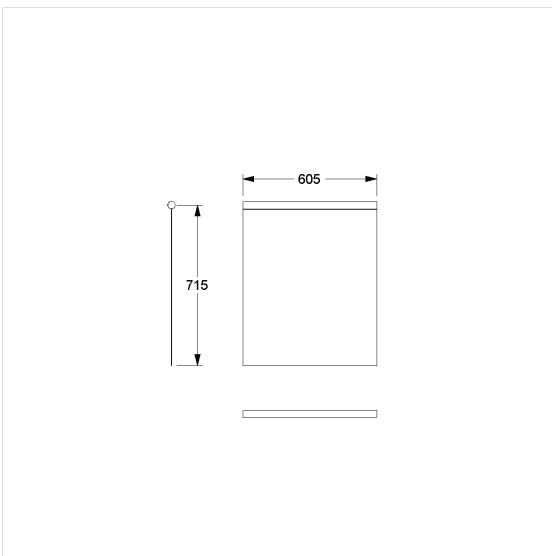

Care Solutions

Care Shower guard rail

Article number: 0787051054

Product image

Technical specifications

Product group	1900
Product	Shower guard rail
Width	715 mm
Length	605 mm
Material	Polyester
Colour	available in the shower curtains colours

Technical drawing

Product description

- antibacterial and fungicidal
- for Cavere Care Lift-up support rail L=850mm
- washable at 40°C and suitable for disinfection up to 60°C
- quick drying and water repellent
- hemmed and with a sewn in coated lead band
- with velcro fastening
- available in following shower curtain colours:
 - 019 - White with structure
 - 051 - White with oval pattern
 - 052 - Grey with oval pattern
 - 054 - White with diagonal stripes
 - 059 - White Trevira CS
- white made of Trevira CS material (059) additionally flame retardant according to DIN 4102, building material category B1,
- colour pattern available upon request
- upon request available in different lengths