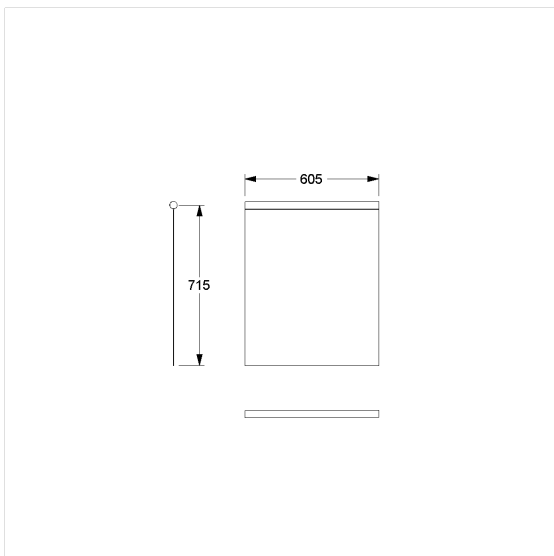

Care Shower guard rail

Article number: 0787051054

Product image

Technical specifications

Product group	1900
Product	Shower guard rail
Compatible for	for Cavere Care
Width	715 mm
Length	605 mm
Material	Polyester
Colour	available in the shower curtains colours

Technical drawing

Product description

- antibacterial and fungicidal
- for Cavere Care Lift-up support rail L=850mm
- washable at 40°C and suitable for disinfection up to 60°C
- quick drying and water repellent
- hemmed and with a sewn in coated lead band
- with velcro fastening
- available in following shower curtain colours:
 - colour 019 - white with structure
 - colour 051 - white with oval pattern
 - colour 052 - grey with oval pattern
 - colour 054 - white with diagonal stripes
 - colour 059 - white Trevira CS
- white made of Trevira CS material (059) additionally flame retardant according to DIN 4102, building material category B1,
- colour pattern available upon request
- upon request available in different lengths